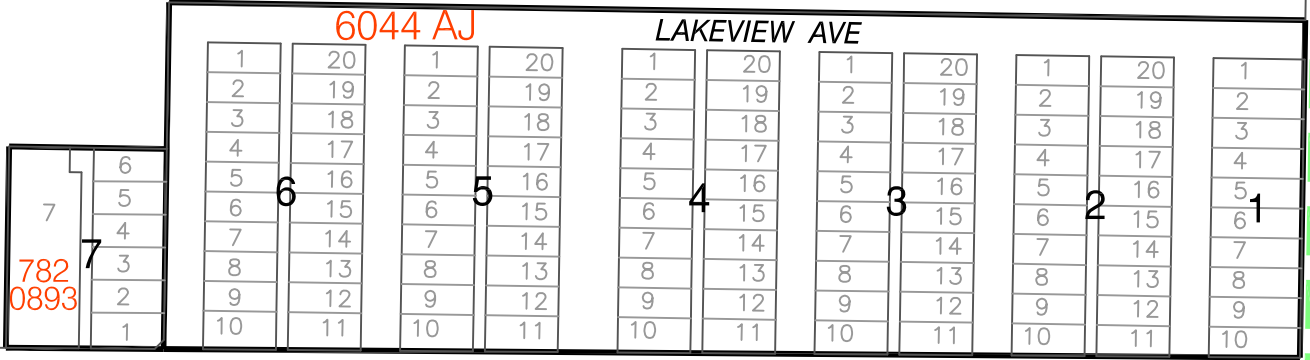

SE26 44-15-4

LAGOON SITE

SW26
44-15-4

Village Limits

Village of Strome Index Plan