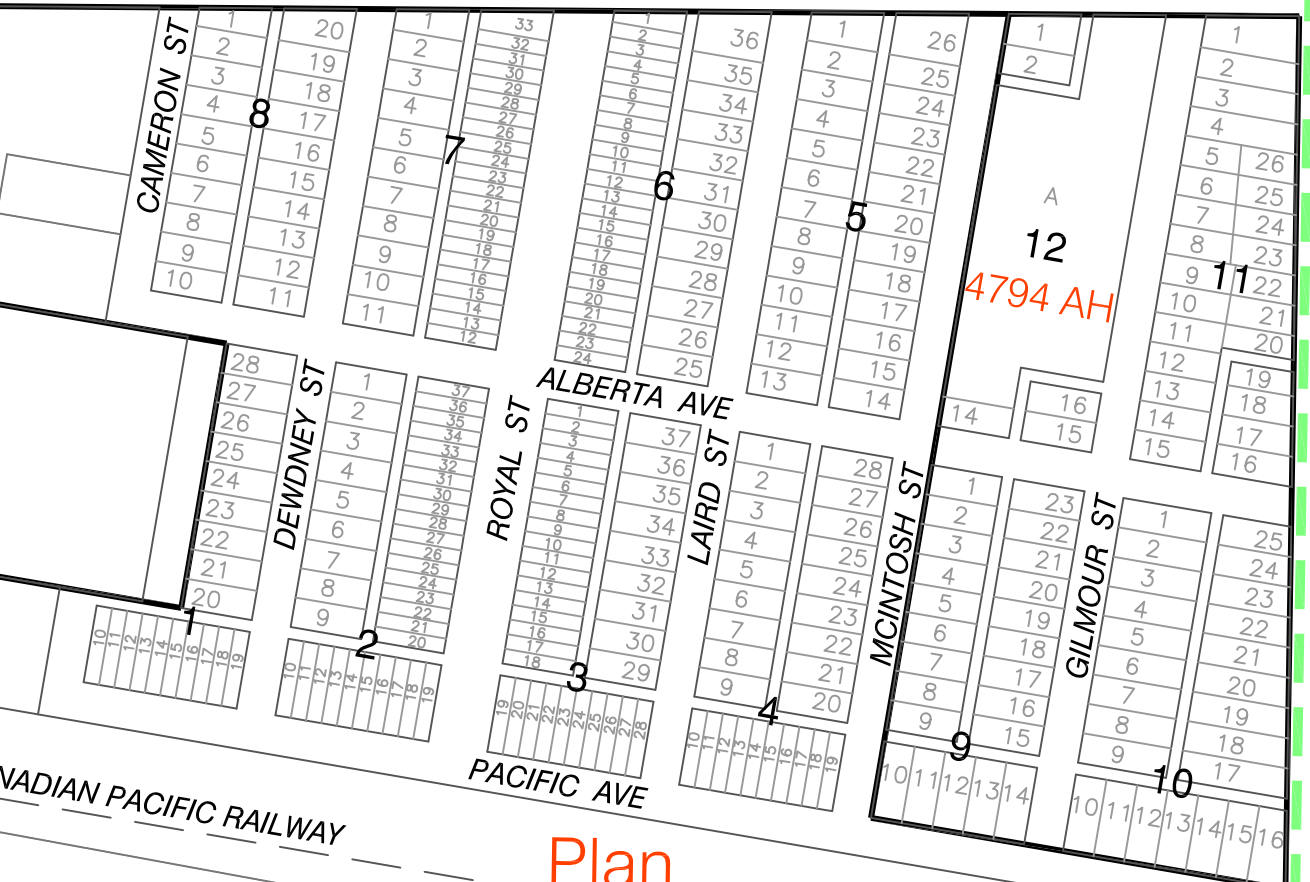

SE26 44-15-4

LAGOON SITE

SW26
44-15-4

Village Limits

Village of Strome Index Plan