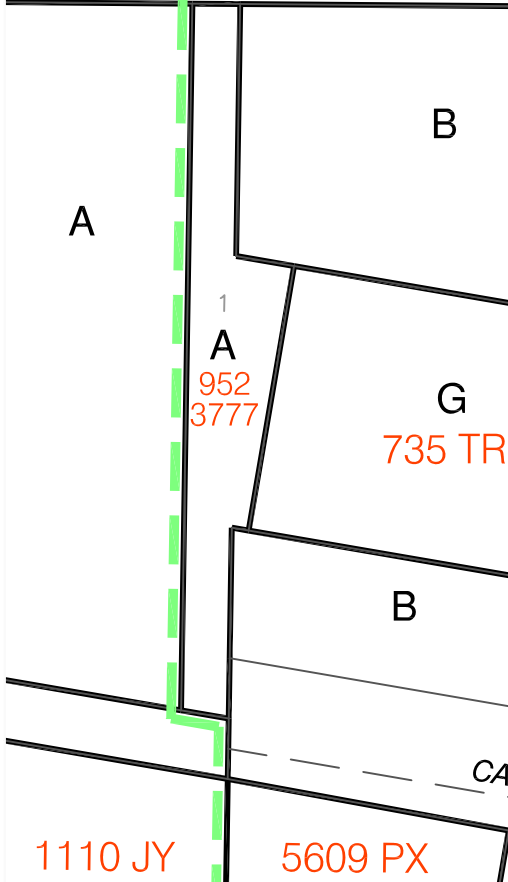

SE26 44-15-4

LAGOON SITE

SW26
44-15-4

Village Limits

Village of Strome Index Plan